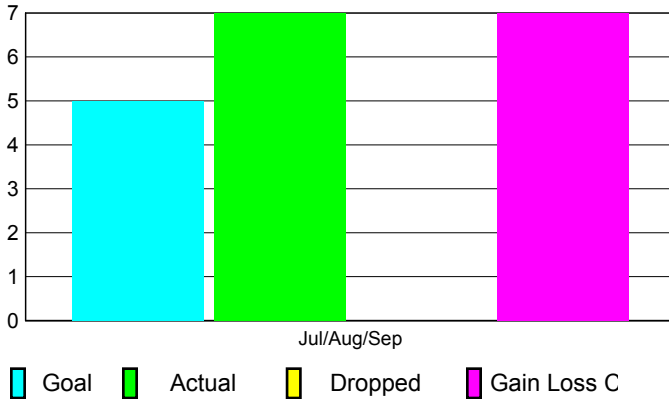

## CLUBS

Club Results  
2010-2011

Clubs  
2009-2010

Month	New Club Goal	Actual New Clubs	Actual Dropped Clubs	Gain/Loss of Clubs	Gain/Loss of Clubs
Jul/Aug/Sep	5	7	0	7	1
<b>Totals</b>	<b>5</b>	<b>7</b>	<b>0</b>	<b>7</b>	<b>1</b>

### Club Results 2010-2011

Goal, New, Dropped, Gain/Loss

### Comparison of Club Gain/Loss

Current Year Compared to the Previous Year