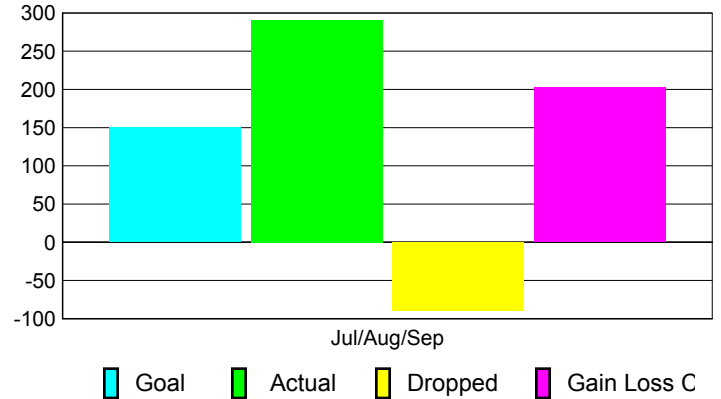

### YTD Status Quo Clubs 2010-2011

Status Quo Clubs Compared to Status Quo Members

## MEMBERSHIP

Membership Results  
2010-2011

Membership  
2009-2010

Month	Net Memb Goal	Actual New Memb	Actual Dropped Memb	Gain/Loss of Memb	Gain/Loss of Memb
Jul/Aug/Sep	150	291	-89	202	-16
<b>Totals</b>	<b>150</b>	<b>291</b>	<b>-89</b>	<b>202</b>	<b>-16</b>

### Membership Results 2010-2011

Goal, New, Dropped, Gain/Loss

### Comparison of Membership Gain/Loss

Current Year Compared to the Previous Year