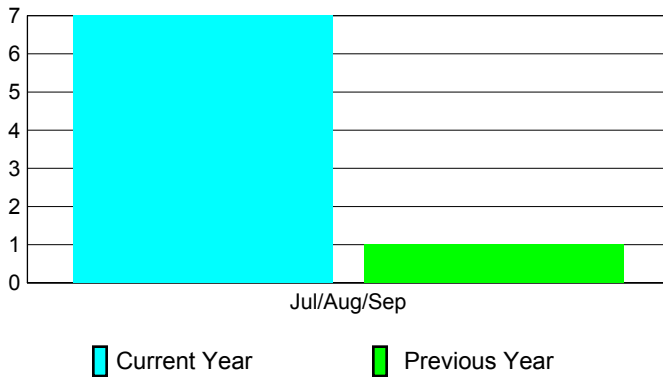

2010-2011 GMT Reports for District (or Undistricted) **District 324E2**

GMT: Adv K G RAMA KRISHNA MUR

Location: INDIA

GMT CA: 6

CLUBS

Club Results
2010-2011

Clubs
2009-2010

Month	New Club Goal	Actual New Clubs	Actual Dropped Clubs	Gain/Loss of Clubs	Gain/Loss of Clubs
Jul/Aug/Sep	5	7	0	7	1
Totals	5	7	0	7	1

Club Results 2010-2011

Goal, New, Dropped, Gain/Loss

Comparison of Club Gain/Loss

Current Year Compared to the Previous Year

YTD Status Quo Clubs 2010-2011

Status Quo Clubs Compared to Status Quo Members

MEMBERSHIP

Membership Results
2010-2011

Membership
2009-2010

Month	Net Memb Goal	Actual New Memb	Actual Dropped Memb	Gain/Loss of Memb	Gain/Loss of Memb
Jul/Aug/Sep	150	291	-89	202	-16
Totals	150	291	-89	202	-16

Membership Results 2010-2011

Goal, New, Dropped, Gain/Loss

Comparison of Membership Gain/Loss

Current Year Compared to the Previous Year

Gender Comparison 2010-2011

Jul/Aug/Sep

Male Female